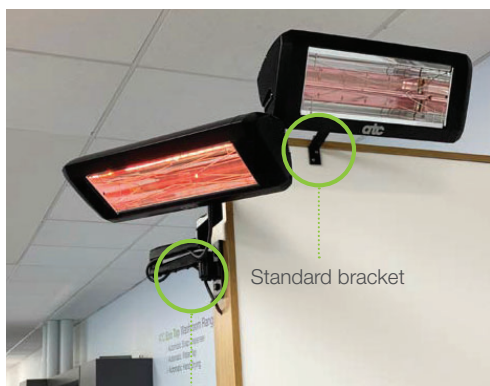

SIE-CI100-Tri  
SIE-SL100-Tri

SIE-CI-Standard  
SIE-SL-Standard

(closed)

SIE-BL-Expand-Bracket  
SIE-SL-Expand-Bracket

(extended)

Product Code	Description	Colour	Dimensions
SIE-BL66-Pole	Pole Bracket. Opens up to 66mm	Black	34-66mm diameter
SIE-SL66-Pole	Pole Bracket. Opens up to 66mm	Silver	34-66mm diameter
SIE-BL100-Pole	Pole Bracket. Opens up to 100mm	Black	70-100mm diameter
SIE-SL100-Pole	Pole Bracket. Opens up to 100mm	Silver	70-100mm diameter
SIE-CI41-Short-Hook	150mm Hook for under awnings and parasols. Opens up to 41mm	Cast Iron	150 x 50 x 47mm
SIE-SL41-Short-Hook	150mm Hook for under awnings and parasols. Opens up to 41mm	Silver	150 x 50 x 47mm
SIE-CI41-Long-Hook	300mm Hook for under awnings and parasols. Opens up to 41mm	Cast Iron	300 x 50 x 47mm
SIE-SL41-Long-Hook	300mm Hook for under awnings and parasols. Opens up to 41mm	Silver	300 x 50 x 47mm
SIE-CI100-Tri	Triple bracket for 3 heaters on Pole with Hinged opening Max 100mm pole	Cast Iron	40-130mm diameter
SIE-SL100-Tri	Triple bracket for 3 heaters on Pole with Hinged opening Max 100mm pole	Silver	40-130mm diameter
SIE-CI-Standard	Standard bracket	Cast Iron	150 x 90 x 30mm
SIE-SL-Standard	Standard bracket	Silver	150 x 90 x 30mm
SIE-BL-Expand-Bracket	Expanding Wall Bracket	Black	500 x 40 x 40mm
SIE-SL-Expand-Bracket	Expanding Wall Bracket	Silver	500 x 40 x 40mm

Extendable bracket closed

Extendable bracket open